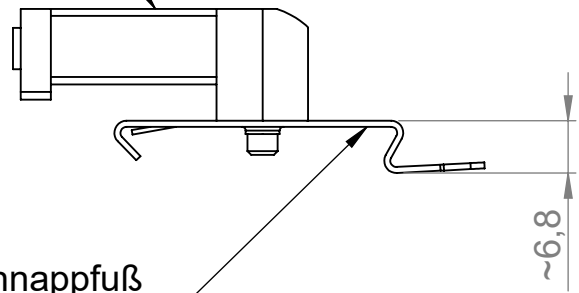

KBH-S12

SF-Schnappfuß  
(SF-foot)

M4x12

Anbaumaße Schiene  
(mounting dimensions)

~1,5  
Schienendicke  
(rail thickness)

~35,0  
Schienenbreite  
(rail width)

**icotek**

Bischof-von-Lipp-Straße 1  
73569 Eschach | Germany