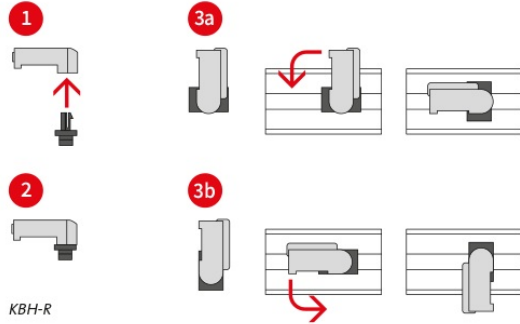

Specifikationer

Material	Polyamid
Temperatur	-40 C° till 140 C°
Egenskaper	silikonfri, halogenfri
Monteringstyp	Skruvmontering, Snap-in