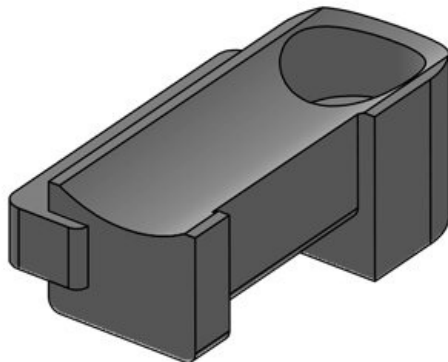

Kardborrehållare KBH

för kardborrebuntband & kardborrar

Hook-and-loop tape holders serve as holders for hook-and-loop cable ties, which can be mounted quickly and easily in a variety of ways. These holders can be used in combination with [hook-and-loop cable ties KLKB](#) and [hook-and-loop tape KLB](#).

The KBH can be installed very quickly: the KBH-R with a 90° twist lock on profiles from Bosch Rexroth, MiniTec, item, MayTec and Rittal and the KBH-S with universal screw installation.

Assembly, disassembly, retrofitting and service work can be done easily at any time.

Specifikationer

Material	Polyamid
Temperatur	-40 C° till 140 C°
Egenskaper	silikonfri, halogenfri
Monteringstyp	Skruvmontering, Snap-in

Produkttyper och storlekar

KBH-S 12 M5

ArtNr.	61030	Antal skruvhål	1
EAN	4251269331	Skruvhålens diameter	5,3 mm
Antal Fits KLKB KLB:	10 KLKB 200 x 13, KLB 10, KLB 15		
Längd	34 mm		
Bredd	13,5 mm		
Höjd	13,5 mm		