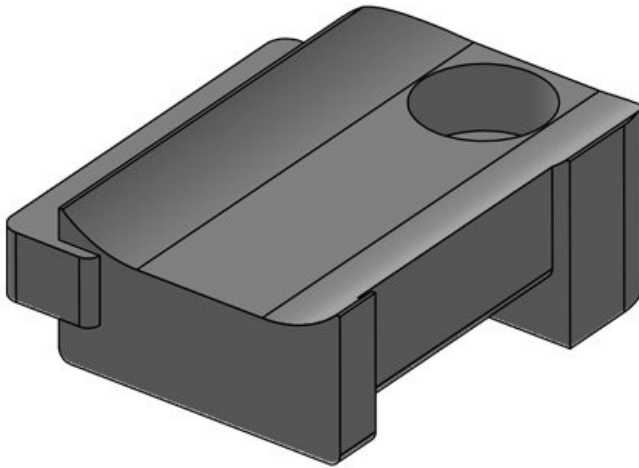

KBH-S 24 M5

ArtNr.	61031	Antal skruvhål	1
EAN	4251269331	Skruvhålens diameter	5,3 mm
Antal	10		
Fits KLKB |	KLKB 200 x		
KLB:	13, KLB 10, KLB 15, KLB 20		
Längd	38 mm		
Bredd	24,5 mm		
Höjd	14,8 mm