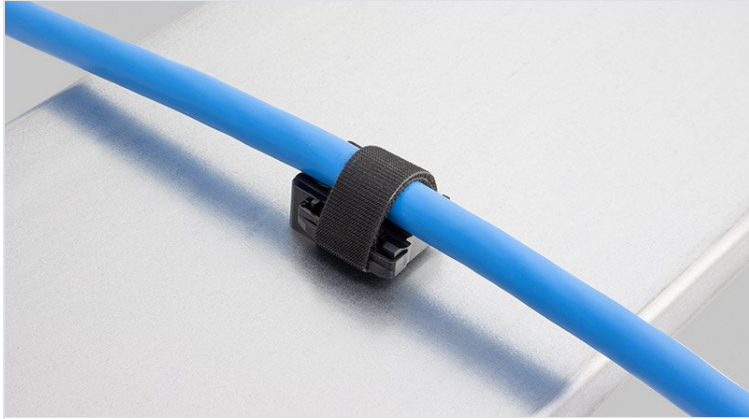

Kardborrehållare KBH

för kardborrebuntband & kardborrar

Hook-and-loop tape holders serve as holders for hook-and-loop cable ties, which can be mounted quickly and easily in a variety of ways. These holders can be used in combination with [hook-and-loop cable ties KLKB](#) and [hook-and-loop tape KLB](#).

The KBH can be installed very quickly: the KBH-R with a 90° twist lock on profiles from Bosch Rexroth, MiniTec, item, MayTec and Rittal and the KBH-S with universal screw installation.

Assembly, disassembly, retrofitting and service work can be done easily at any time.