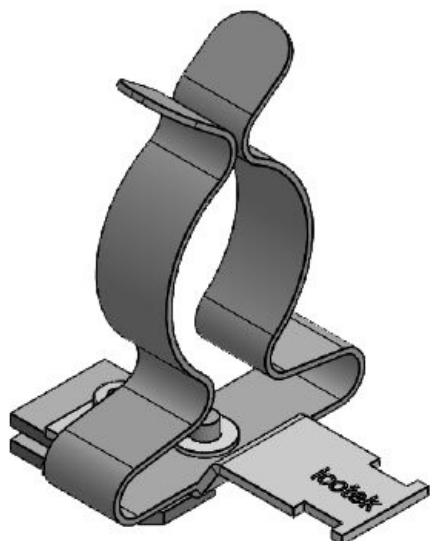

Part No.	36941.100	Shield diameter	30 - 38 mm
EAN	4251269320	Min. shield diam.	30 mm
	231	Max. shield diam.	38 mm
Package quantity	10	Length	62 mm
No. of shield clamps	1	Strain relief function	Yes
Shield clamp type	SKL	Width	46,5 mm
Strain relief (acc. to EN 62444)	1	Height	76,5 mm
For max. no. of cables	1	Mounting height	70 mm