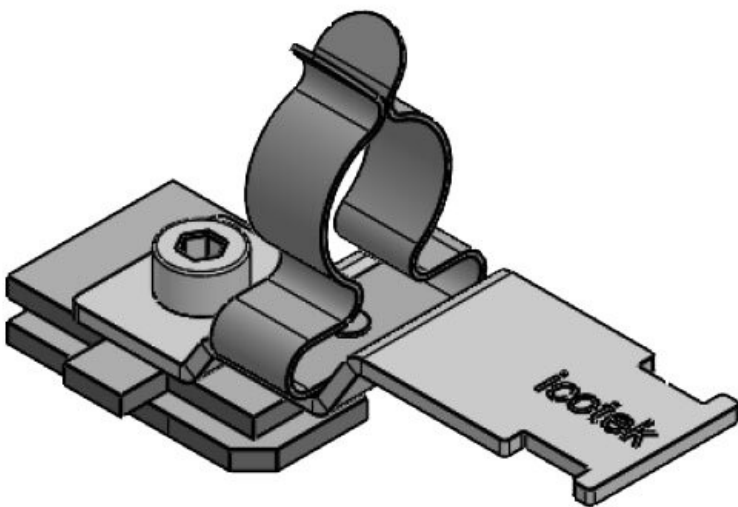

Part No.	36930.100	Shield diameter	11 - 17 mm
EAN	4251269320	Min. shield diam.	11 mm
Package quantity	10	Max. shield diam.	17 mm
No. of shield clamps	1	Length	62 mm
Shield clamp type	SKL	Strain relief function	Yes
Strain relief (acc. to EN 62444)	1	Width	23 mm
For max. no. of cables		Height	41 mm
		Mounting height	34,5 mm