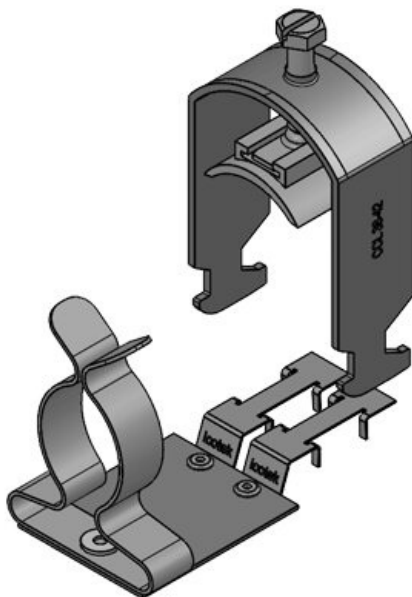

Part No.	37684	Shield clamp	SKL
EAN	4251269323	type	
	782	Shield	30 - 38 mm
Package	10	diameter	
quantity		Min. shield	30 mm
No. of shield	1	diam.	
clamps		Max. shield	38 mm
For max. no. of	1	diam.	
cables		Strain relief	Yes
Length	87,7 mm	function	
Strain relief	1	Width	48 mm
(acc. to EN		Height	67 mm
62444)		Mounting	82 mm
		height	
		Clamping	38 - 42 mm
		range	
		Clamping	1 x 38 - 42
		range	mm