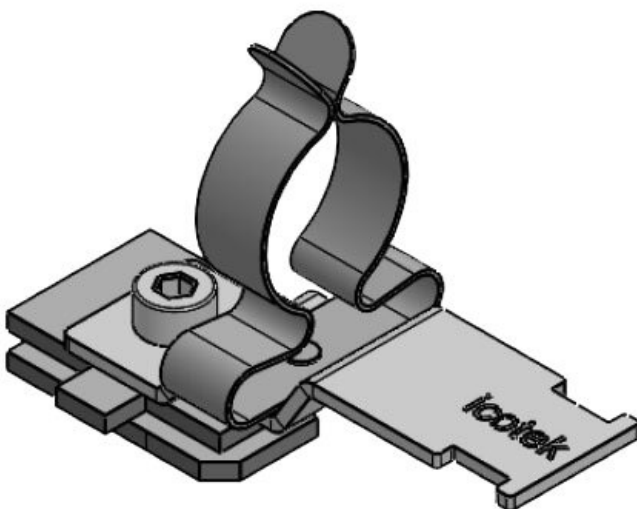

Part No.	36935.100	Shield diameter	17 - 22 mm
EAN	4251269320	Min. shield diam.	17 mm
Package quantity	10	Max. shield diam.	22 mm
No. of shield clamps	1	Length	62 mm
Shield clamp type	SKL	Strain relief function	Yes
Strain relief (acc. to EN 62444)	1	Width	26,5 mm
For max. no. of cables		Height	48,5 mm
		Mounting height	42 mm