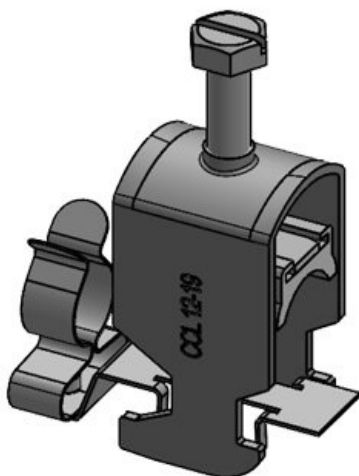

Part No.	37681	Shield clamp	MSKL
EAN	4251269323	type	
	669	Shield	8 - 18 mm
Package	10	diameter	
quantity		Min. shield	8 mm
No. of shield	1	diam.	
clamps		Max. shield	18 mm
For max. no. of	1	diam.	
cables		Strain relief	Yes
Length	45,9 mm	function	
Strain relief	1	Width	22 mm
(acc. to EN		Height	36 mm
62444)		Mounting	57 mm
		height	
		Clamping	12 - 19 mm
		range	
		Clamping	1 x 12 - 19
		range	mm