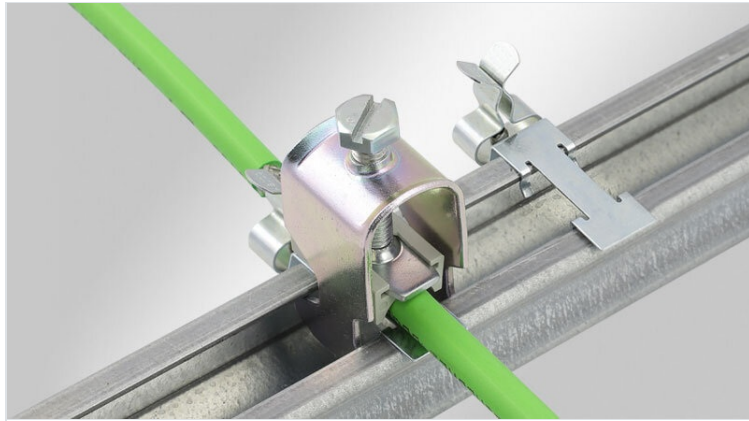

# EMC shield clamps for C section rail C30

with or without integrated strain relief

EMC shield clamps are used, where the shield of cables must be connected to the earth potential. They are easy to use and effective in earthing single cable shields.

When using types with integrated strain relief cables can be fixed via the cable jacket using cable ties. Thus strain relief in accordance with EN 62444 is achieved. We also offer EMC shield clamps with double strain relief function acc. to PROFINET installation guidelines.

Due to its special design the clamping ranges of the MSKL are very large while the dimensions are comparatively small. (Example: MSKL 3-12, assembled with a 12 mm cable shield: width 26.25 mm).

The shield clamps can be mounted on C section rails C30 using the SC screw foot.

With the LFC cable shield clamp the cable shield is directly contacted at the C section rail. Your existing cable clamp can still be used for strain relief. The LFC clamp is simply snapped onto the C-rail and is then fixed using the screw of your cable clamp.