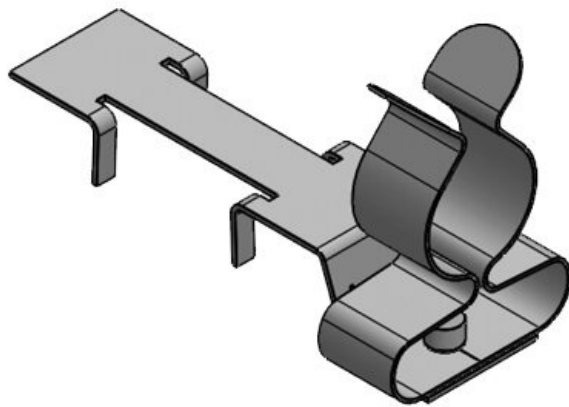

Part No.	37671.100	For max. no. of	1
EAN	4251269322	cables	
	051	Shield diameter	8 - 18 mm
Package quantity	10	Min. shield diam.	8 mm
No. of shield clamps	1	Max. shield diam.	18 mm
Length	45,9 mm	Strain relief function	No
Strain relief (acc. to EN 62444)	1	Width	20 mm
Shield clamp type	MSKL	Height	28,2 mm