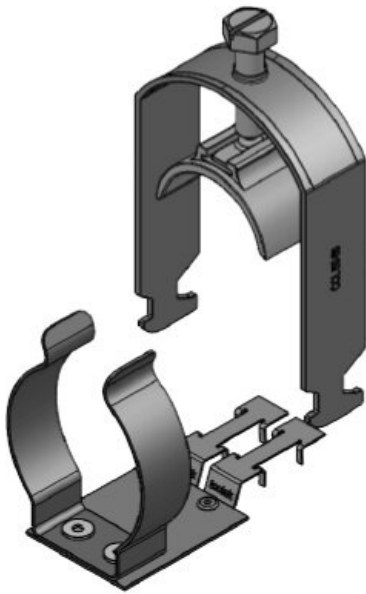

Part No.	37687	Shield clamp	SKL
EAN	4251269323	type	
	928	Shield	56 - 68 mm
Package	10	diameter	
quantity		Min. shield	56 mm
No. of shield	1	diam.	
clamps		Max. shield	62 mm
For max. no. of	1	diam.	
cables		Strain relief	Yes
Length	87,7 mm	function	
Strain relief	1	Width	69 mm
(acc. to EN		Height	98 mm
62444)		Mounting	116 mm
		height	
		Clamping	50 - 64 mm
		range	
		Clamping	1 x 50 - 64
		range	mm