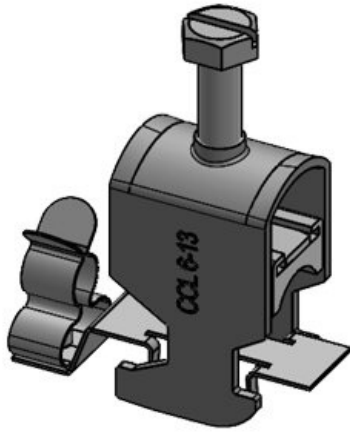

Part No.	37680	Shield clamp	MSKL
EAN	4251269323	type	
	652	Shield	3 - 12 mm
Package	10	diameter	
quantity		Min. shield	3 mm
No. of shield	1	diam.	
clamps		Max. shield	12 mm
For max. no. of	1	diam.	
cables		Strain relief	Yes
Length	45,9 mm	function	
Strain relief	1	Width	19 mm
(acc. to EN		Height	36 mm
62444)		Mounting	52 mm
		height	
		Clamping	6 - 13 mm
		range	
		Clamping	1 x 6 - 13
		range	mm