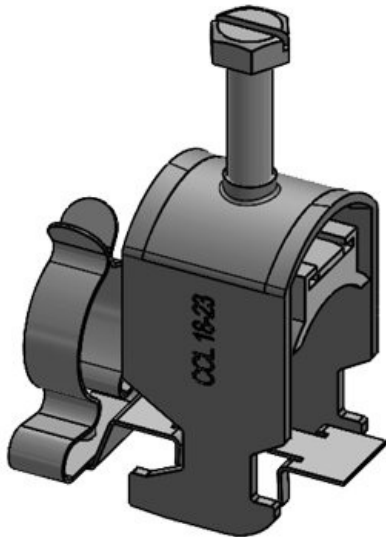

Part No.	37682	Shield clamp	SKL
EAN	4251269323	type	
	676	Shield	17 - 22 mm
Package	10	diameter	
quantity		Min. shield	17 mm
No. of shield	1	diam.	
clamps		Max. shield	22 mm
For max. no. of	1	diam.	
cables		Strain relief	Yes
Length	45,9 mm	function	
Strain relief	1	Width	26,5 mm
(acc. to EN		Height	38 mm
62444)		Mounting	62 mm
		height	
		Clamping	18 - 23 mm
		range	
		Clamping	1 x 18 - 23
		range	mm