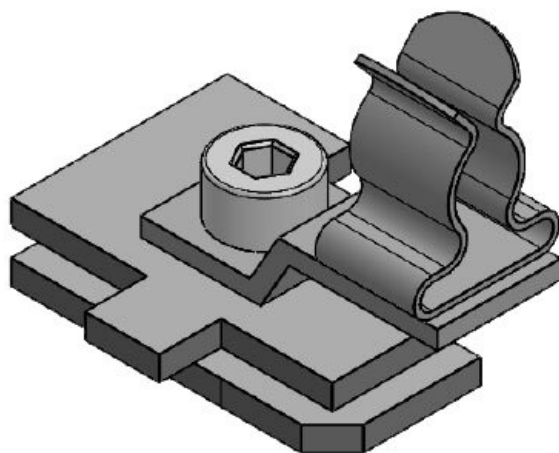

SC|LF|SKL 6-8

Part No.	36255.100	Min. shield diam.	6 mm
EAN	4251269320	Max. shield diam.	8 mm
Package quantity	10	Length	32 mm
No. of shield clamps	1	Strain relief function	No
Shield clamp type	SKL	Width	22,5 mm
For max. no. of cables	1	Height	29 mm
Shield diameter	6 - 8 mm	Mounting height	22,5 mm