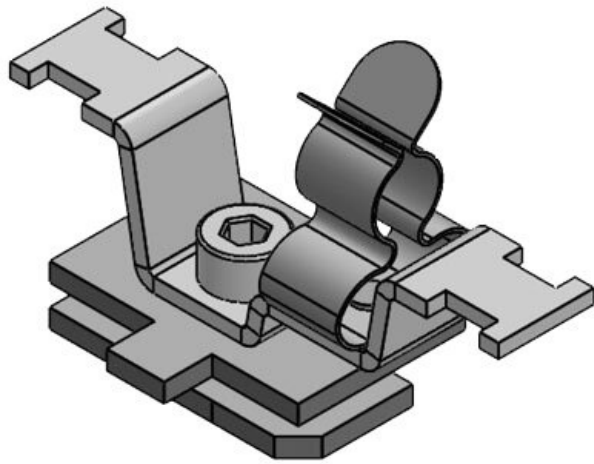

Part No.	37612.150	Width	22,5 mm
EAN	4251269321	Strain relief	1
	337	(acc. to EN	
Package	10	62444)	
quantity		Shield	3 - 12 mm
No. of shield	1	diameter	
clamps		Min. shield	3 mm
Shield clamp	MSKL	diam.	
type		Max. shield	12 mm
For max. no. of	1	diam.	
cables		Strain relief	Yes
Length	51 mm	function	
		Height	28 mm