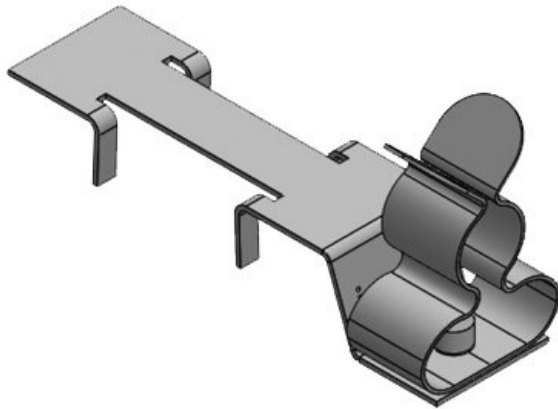

Part No.	37670.100	For max. no. of	1
EAN	4251269322	cables	
	044	Shield diameter	3 - 12 mm
Package quantity	10	Min. shield diam.	3 mm
No. of shield clamps	1	Max. shield diam.	12 mm
Length	45,9 mm	Strain relief function	No
Strain relief (acc. to EN 62444)	1	Width	15 mm
Shield clamp type	MSKL	Height	22 mm