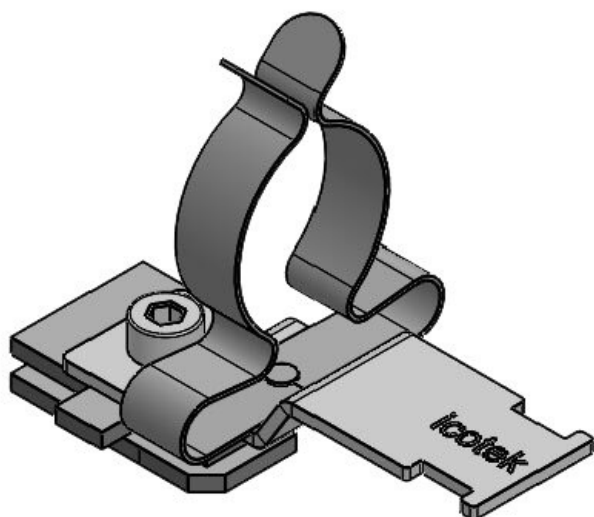

Part No.	36940.100	Shield diameter	22 - 30 mm
EAN	4251269320	Min. shield diam.	22 mm
	224	Max. shield diam.	30 mm
Package quantity	10	Length	62 mm
No. of shield clamps	1	Strain relief function	Yes
Shield clamp type	SKL	Width	35 mm
Strain relief (acc. to EN 62444)	1	Height	52,9 mm
For max. no. of cables	1	Mounting height	46,4 mm