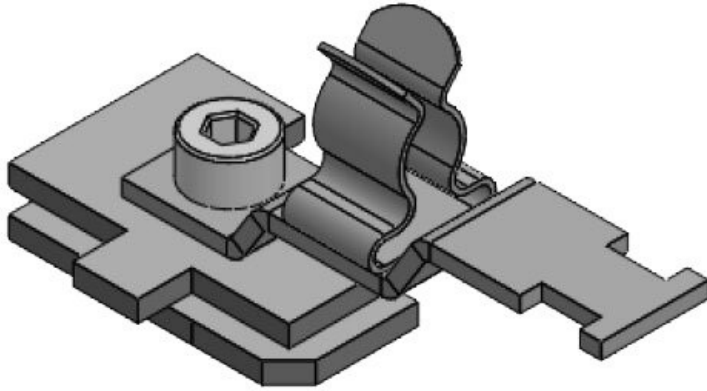

Part No.	36920.100	Shield diameter	6 - 8 mm
EAN	4251269320	Min. shield diam.	6 mm
	187	Max. shield diam.	8 mm
Package quantity	10	Length	52,4 mm
No. of shield clamps	1	Strain relief function	Yes
Shield clamp type	SKL	Width	22,5 mm
Strain relief (acc. to EN 62444)	1	Height	29 mm
For max. no. of cables	1	Mounting height	22,5 mm