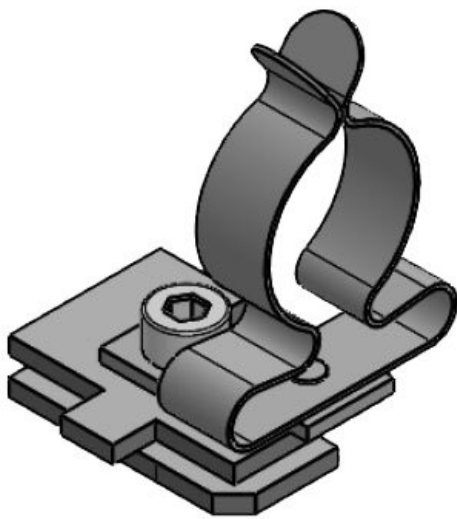

Part No.	36258.100	Min. shield diam.	17 mm
EAN	4251269320	Max. shield diam.	22 mm
Package quantity	10	Length	32 mm
No. of shield clamps	1	Strain relief function	No
Shield clamp type	SKL	Width	26,5 mm
For max. no. of cables	1	Height	48,5 mm
Shield diameter	17 - 22 mm	Mounting height	42 mm