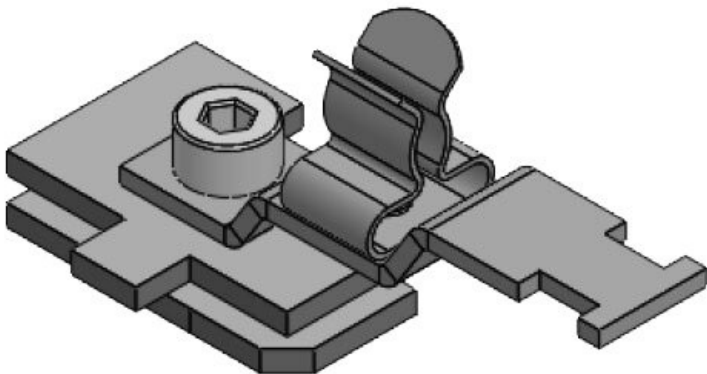

Part No.	36915.100	Shield diameter	3 - 6 mm
EAN	4251269320	Min. shield diam.	3 mm
	170	Max. shield diam.	6 mm
Package quantity	10	Length	52,4 mm
No. of shield clamps	1	Strain relief function	Yes
Shield clamp type	SKL	Width	22,5 mm
Strain relief (acc. to EN 62444)	1	Height	27,5 mm
For max. no. of cables	1	Mounting height	21 mm