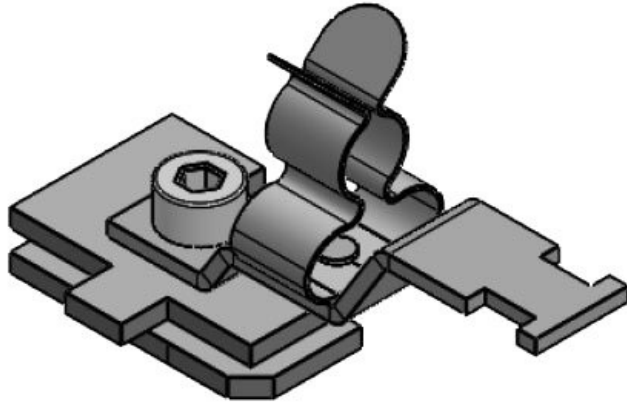

Part No.	37612.100	Shield diameter	3 - 12 mm
EAN	4251269320	Min. shield diam.	3 mm
Package quantity	10	Max. shield diam.	12 mm
No. of shield clamps	1	Length	54,3 mm
Shield clamp type	MSKL	Strain relief function	Yes
Strain relief (acc. to EN 62444)	1	Width	22,5 mm
For max. no. of cables		Height	34,5 mm
		Mounting height	28 mm