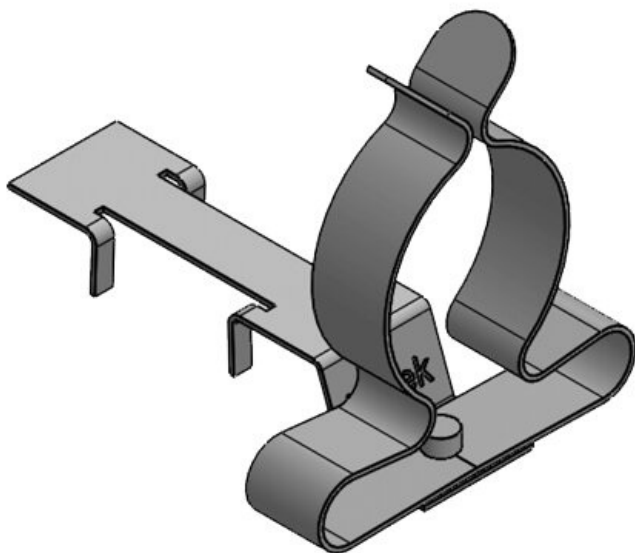

Part No.	37673.100	For max. no. of 1
EAN	4251269322	cables
	075	Shield diameter 22 - 30 mm
Package quantity	10	Min. shield diam. 22 mm
No. of shield clamps	1	Max. shield diam. 30 mm
Length	45,9 mm	Strain relief function No
Strain relief (acc. to EN 62444)	1	Width 35 mm
Shield clamp type	SKL	Height 40,5 mm