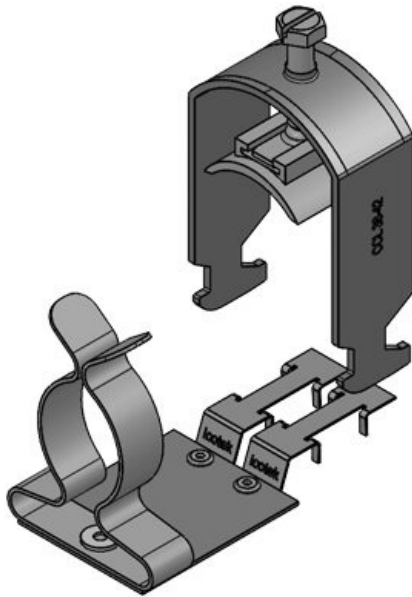

Part No.	37688	Shield clamp	SKL
EAN	4251269324	type	
	192	Shield	30 - 38 mm
Package	10	diameter	
quantity		Min. shield	30 mm
No. of shield	1	diam.	
clamps		Max. shield	38 mm
For max. no. of	1	diam.	
cables		Strain relief	Yes
Length	87,7 mm	function	
Strain relief	1	Width	44 mm
(acc. to EN		Height	62 mm
62444)		Mounting	78 mm
		height	
		Clamping	32 - 38 mm
		range	
		Clamping	1 x 32 - 38
		range	mm