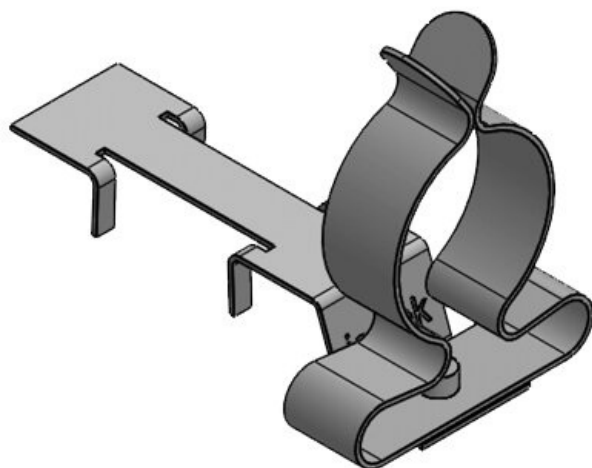

Part No.	37672.100	For max. no. of 1
EAN	4251269322	cables
	068	Shield diameter 17 - 22 mm
Package quantity	10	Min. shield diam. 17 mm
No. of shield clamps	1	Max. shield diam. 22 mm
Length	45,9 mm	Strain relief function No
Strain relief (acc. to EN 62444)	1	Width 26,5 mm
Shield clamp type	SKL	Height 36 mm