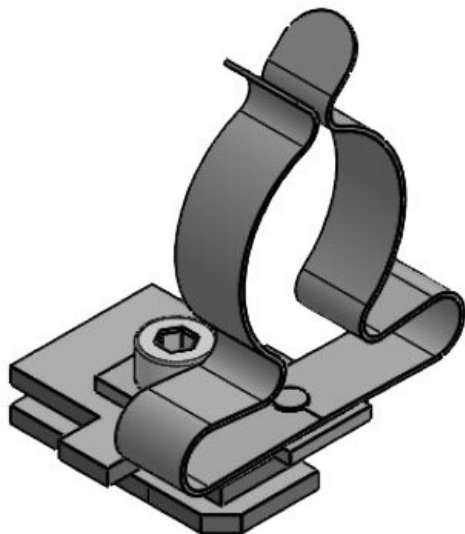

Part No.	36259.100	Min. shield diam.	22 mm
EAN	4251269320	Max. shield diam.	30 mm
Package quantity	10	Length	32 mm
No. of shield clamps	1	Strain relief function	No
Shield clamp type	SKL	Width	35 mm
For max. no. of cables	1	Height	52,9 mm
Shield diameter	22 - 30 mm	Mounting height	46,4 mm