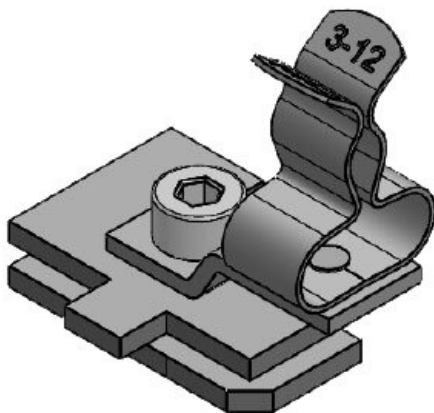

SC|LF|MSKL 3-12

Part No.	37608.100	Min. shield	3 mm
EAN	4251269320	diam.	
	149	Max. shield	12 mm
Package	10	diam.	
quantity		Length	32 mm
No. of shield	1	Strain relief	No
clamps		function	
Shield clamp	MSKL	Width	22,5 mm
type		Height	34,5 mm
For max. no. of	1	Mounting	28 mm
cables		height	
Shield	3 - 12 mm		
diameter