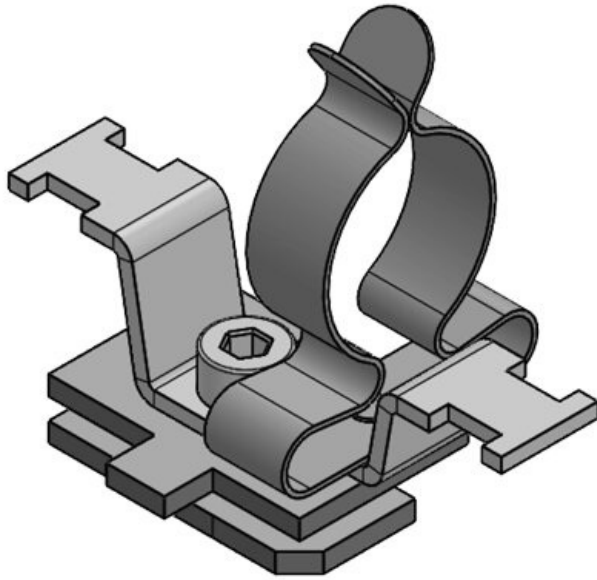

Part No.	37594.150	Width	22,5 mm
EAN	4251269324	Strain relief	1
	895	(acc. to EN	
Package	10	62444)	
quantity		Shield	17 - 22 mm
No. of shield	1	diameter	
clamps		Min. shield	17 mm
Shield clamp	SKL	diam.	
type		Max. shield	22 mm
For max. no. of	1	diam.	
cables		Strain relief	Yes
Length	51 mm	function	
		Height	48,5 mm