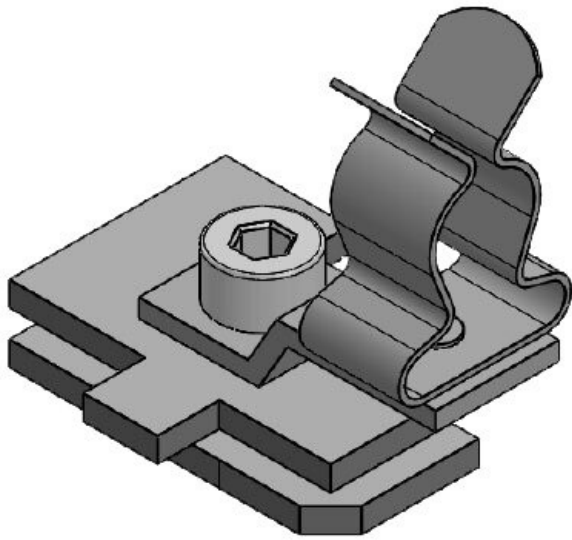

SC|LF|SKL 8-11

Part No.	36256.100	Min. shield diam.	8 mm
EAN	4251269320	Max. shield diam.	11 mm
Package quantity	10	Length	32 mm
No. of shield clamps	1	Strain relief function	No
Shield clamp type	SKL	Width	22,5 mm
For max. no. of cables	1	Height	34 mm
Shield diameter	8 - 11 mm	Mounting height	27,5 mm