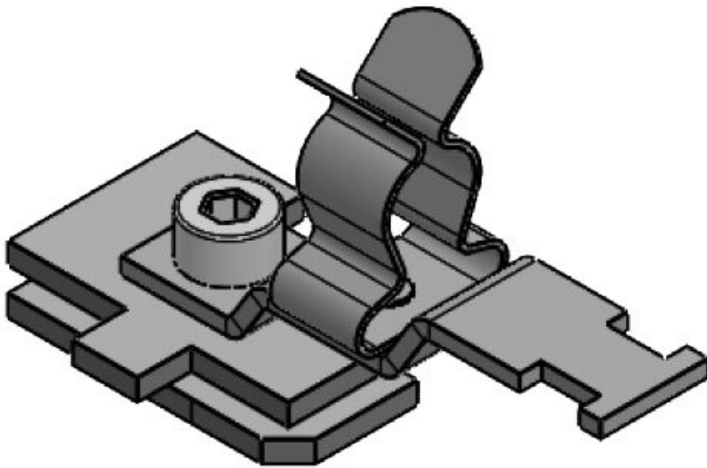

Part No.	36925.100	Shield diameter	8 - 11 mm
EAN	4251269320	Min. shield diam.	8 mm
	194	Max. shield diam.	11 mm
Package quantity	10	Length	52,4 mm
No. of shield clamps	1	Strain relief function	Yes
Shield clamp type	SKL	Width	22,5 mm
Strain relief (acc. to EN 62444)	1	Height	34 mm
For max. no. of cables	1	Mounting height	27,5 mm