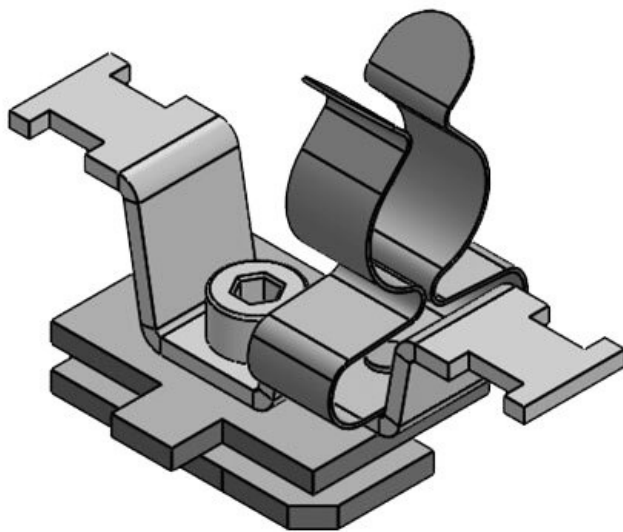

Part No.	37614.150	Width	22,5 mm
EAN	4251269321	Strain relief	1
	344	(acc. to EN	
Package	10	62444)	
quantity		Shield	8 - 18 mm
No. of shield	1	diameter	
clamps		Min. shield	8 mm
Shield clamp	MSKL	diam.	
type		Max. shield	18 mm
For max. no. of	1	diam.	
cables		Strain relief	Yes
Length	51 mm	function	
		Height	34,2 mm