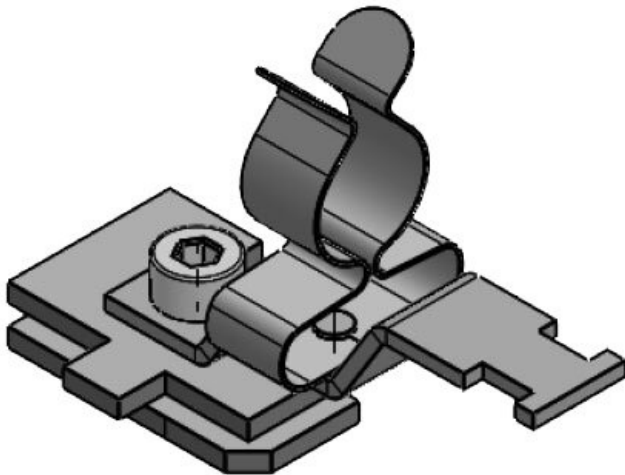

Part No.	37614.100	Shield diameter	8 - 18 mm
EAN	4251269320	Min. shield diam.	8 mm
Package quantity	10	Max. shield diam.	18 mm
No. of shield clamps	1	Length	54,3 mm
Shield clamp type	MSKL	Strain relief function	Yes
Strain relief (acc. to EN 62444)	1	Width	22,5 mm
For max. no. of cables		Height	40,7 mm
		Mounting height	34,2 mm