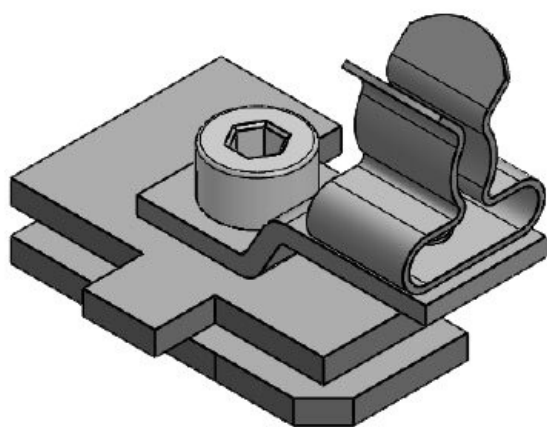

SC|LF|SKL 3-6

Part No.	36253.100	Min. shield diam.	3 mm
EAN	4251269320	Max. shield diam.	6 mm
Package quantity	10	Length	32 mm
No. of shield clamps	1	Strain relief function	No
Shield clamp type	SKL	Width	22,5 mm
For max. no. of cables	1	Height	27,5 mm
Shield diameter	3 - 6 mm	Mounting height	21 mm