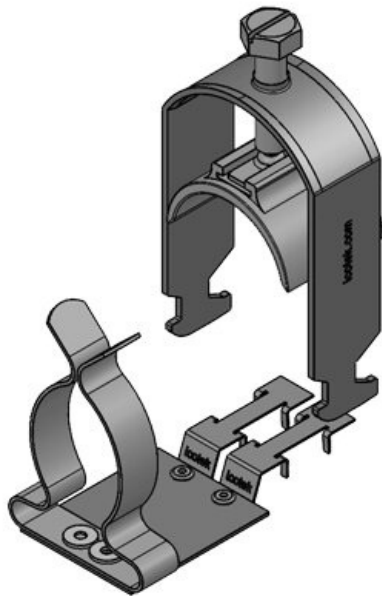

Part No.	37685	Shield clamp type	SKL
EAN	4251269323799	Shield diameter	38 - 48 mm
Package quantity	10	Min. shield diam.	38 mm
No. of shield clamps	1	Max. shield diam.	48 mm
For max. no. of cables	1	Strain relief function	Yes
Length	87,7 mm	Width	55 mm
Strain relief (acc. to EN 62444)	1	Height	83 mm
		Mounting height	101 mm
		Clamping range	42 - 50 mm
		Clamping range	1 x 42 - 50 mm